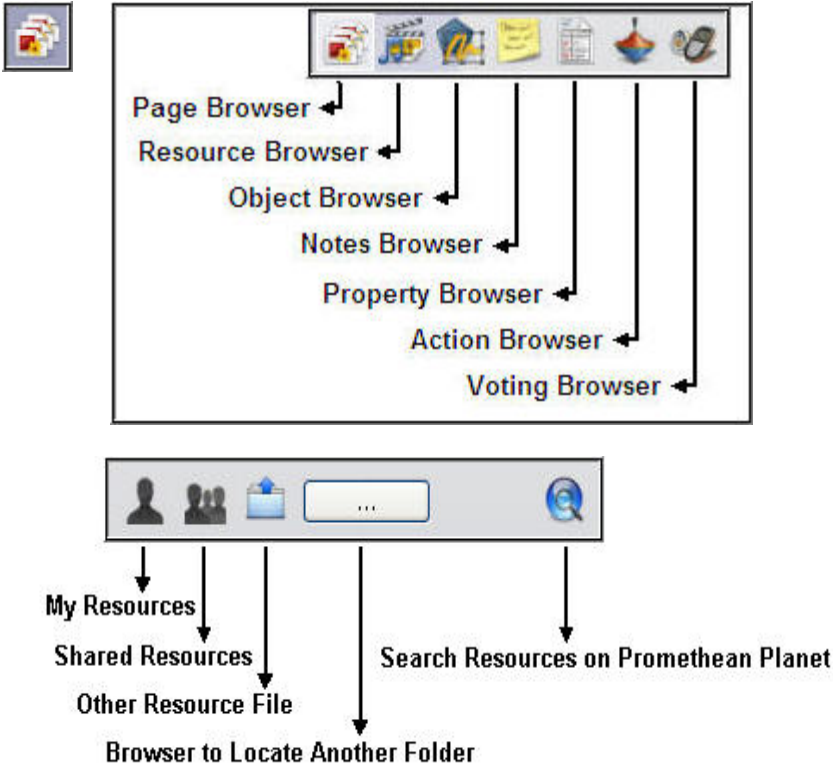

Labels for the 'At The Board' profile view toolbar:

- At The Board
- Authoring
- Languages
- Mathematics
- Media

Screenshot to the left is the Toolbar for Profile view: *At The Board*

MAIN MENU

Main Menu items:

File menu items:

- Switch Profile
- Fullscreen (F5)
- Flipcharts
- Next Page (PgDown)
- Previous Page (PgUp)
- Page Zoom (Ctrl+Shift+Z)
- Browsers (Ctrl+B)
- Menubar
- Document tabs
- Flipchart trashcan
- Dashboard (F11)
- Sound Controller
- Customize... (Ctrl+U)

View menu items:

- Contents... (F1)
- Promethean Website
- Promethean Planet (F12)
- Check for updates...
- About

Help menu items:

- File
- Edit
- View
- Insert
- Tools
- Help

BROWSER TOOLS

OBJECT TOOLS