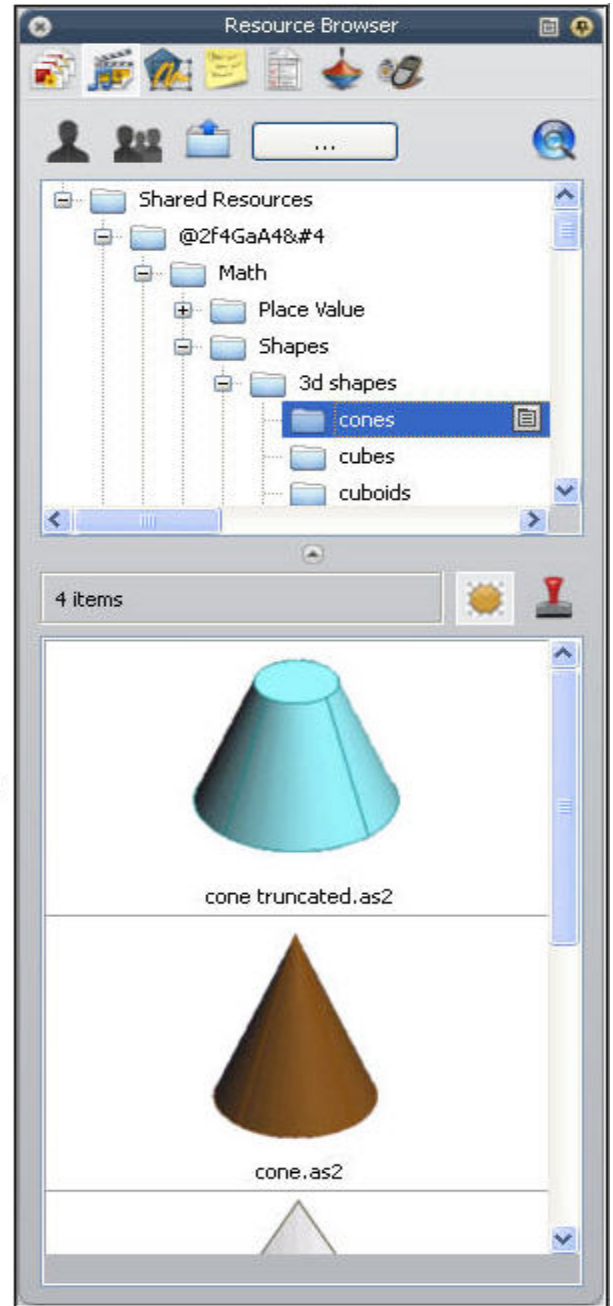

BROWSER TOOLS